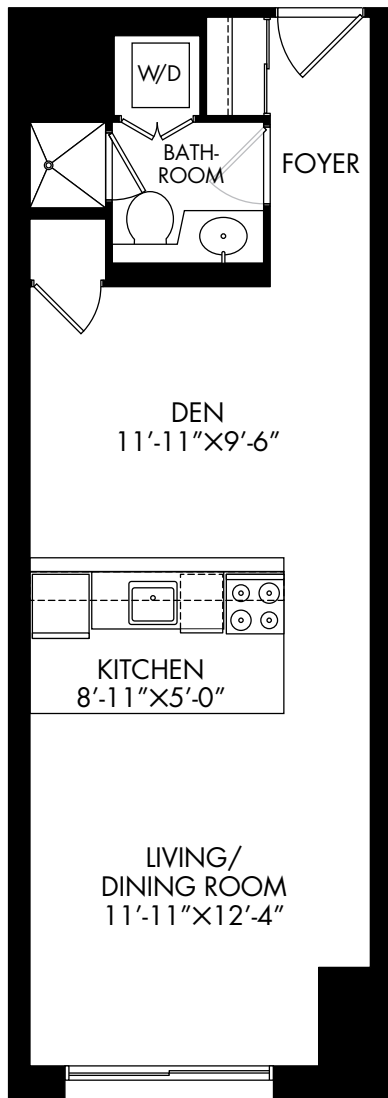

bachelor – A2

349 square feet

Your vivere rental suite features:

- Granite countertops
- Ceramic tiles
- Modern cabinetry
- Engineered wood flooring
- Five appliances including dishwasher, washer and dryer
- Broadloom in bedrooms
- Air conditioning

Floor 3

Floors 4-8

*Dimensions for typical floor plans are not exact. Actual suites may vary slightly from the example shown here.

bachelor alternates

A – 477 square feet

Floor 1

Floor 2

bachelor alternates

B – 474 square feet

Floor 1

Floor 2

C – 335 square feet

Floor 9