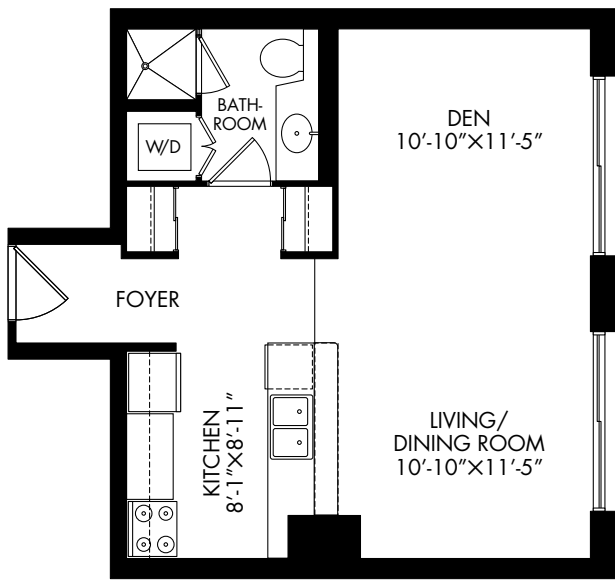

bachelor – A2

349 square feet

Your vivere rental suite features:

- Granite countertops
- Ceramic tiles
- Modern cabinetry
- Engineered wood flooring
- Five appliances including dishwasher, washer and dryer
- Broadloom in bedrooms
- Air conditioning

Floor 3

Floors 4-8

*Dimensions for typical floor plans are not exact. Actual suites may vary slightly from the example shown here.

bachelor alternates

A – 477 square feet

Floor 1

Floor 2

bachelor alternates

B – 474 square feet

Floor 1

Floor 2

C – 335 square feet

Floor 9