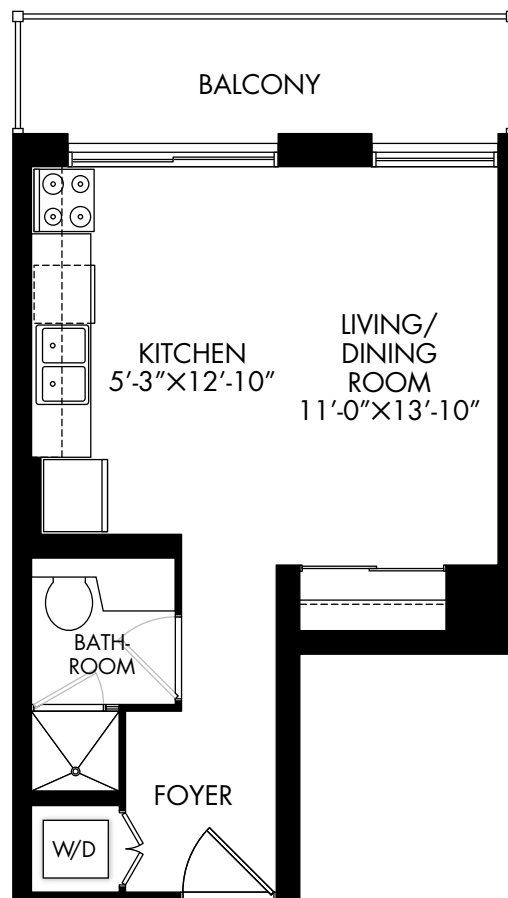

bachelor – A2

349 square feet

Your vivere rental suite features:

- Granite countertops
- Ceramic tiles
- Modern cabinetry
- Engineered wood flooring
- Five appliances including dishwasher, washer and dryer
- Broadloom in bedrooms
- Air conditioning

Floor 3

Floors 4-8

*Dimensions for typical floor plans are not exact. Actual suites may vary slightly from the example shown here.

bachelor alternates

A – 477 square feet

Floor 1

Floor 2

bachelor alternates

B – 474 square feet

Floor 1

Floor 2

C – 335 square feet

Floor 9