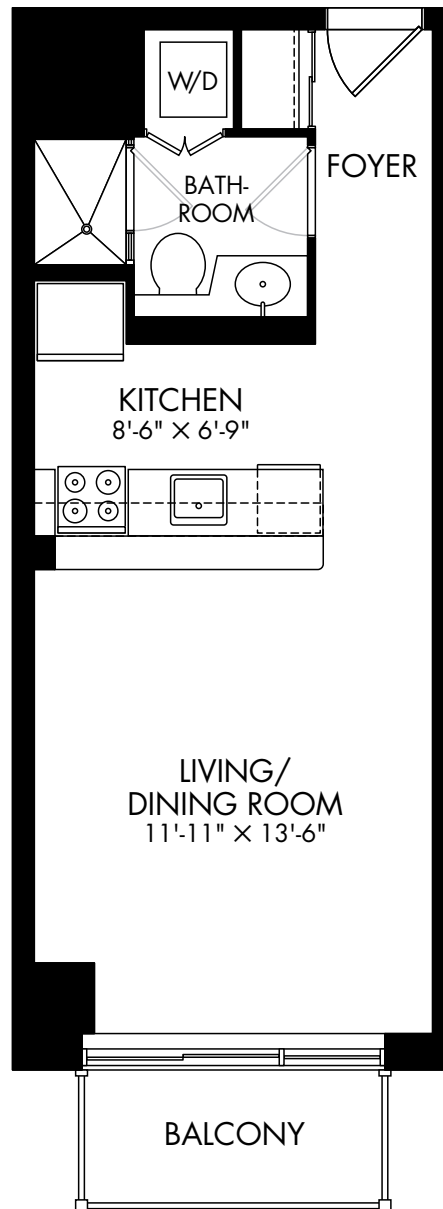

bachelor – A2

349 square feet

Your vivere rental suite features:

- Granite countertops
- Ceramic tiles
- Modern cabinetry
- Engineered wood flooring
- Five appliances including dishwasher, washer and dryer
- Broadloom in bedrooms
- Air conditioning

Floor 3

Floors 4-8

*Dimensions for typical floor plans are not exact. Actual suites may vary slightly from the example shown here.

bachelor alternates

A – 477 square feet

Floor 1

Floor 2

bachelor alternates

B – 474 square feet

Floor 1

Floor 2

C – 335 square feet

Floor 9