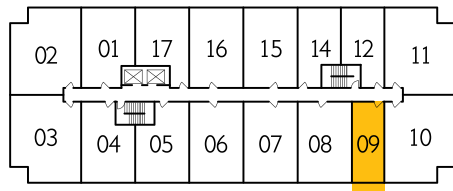

bachelor – A2

349 square feet

Your vivere rental suite features:

- Granite countertops
- Ceramic tiles
- Modern cabinetry
- Engineered wood flooring
- Five appliances including dishwasher, washer and dryer
- Broadloom in bedrooms
- Air conditioning

Floor 3

Floors 4-8

*Dimensions for typical floor plans are not exact. Actual suites may vary slightly from the example shown here.

bachelor alternates

A – 477 square feet

Floor 1

Floor 2

bachelor alternates

B – 474 square feet

Floor 1

Floor 2

C – 335 square feet

Floor 9