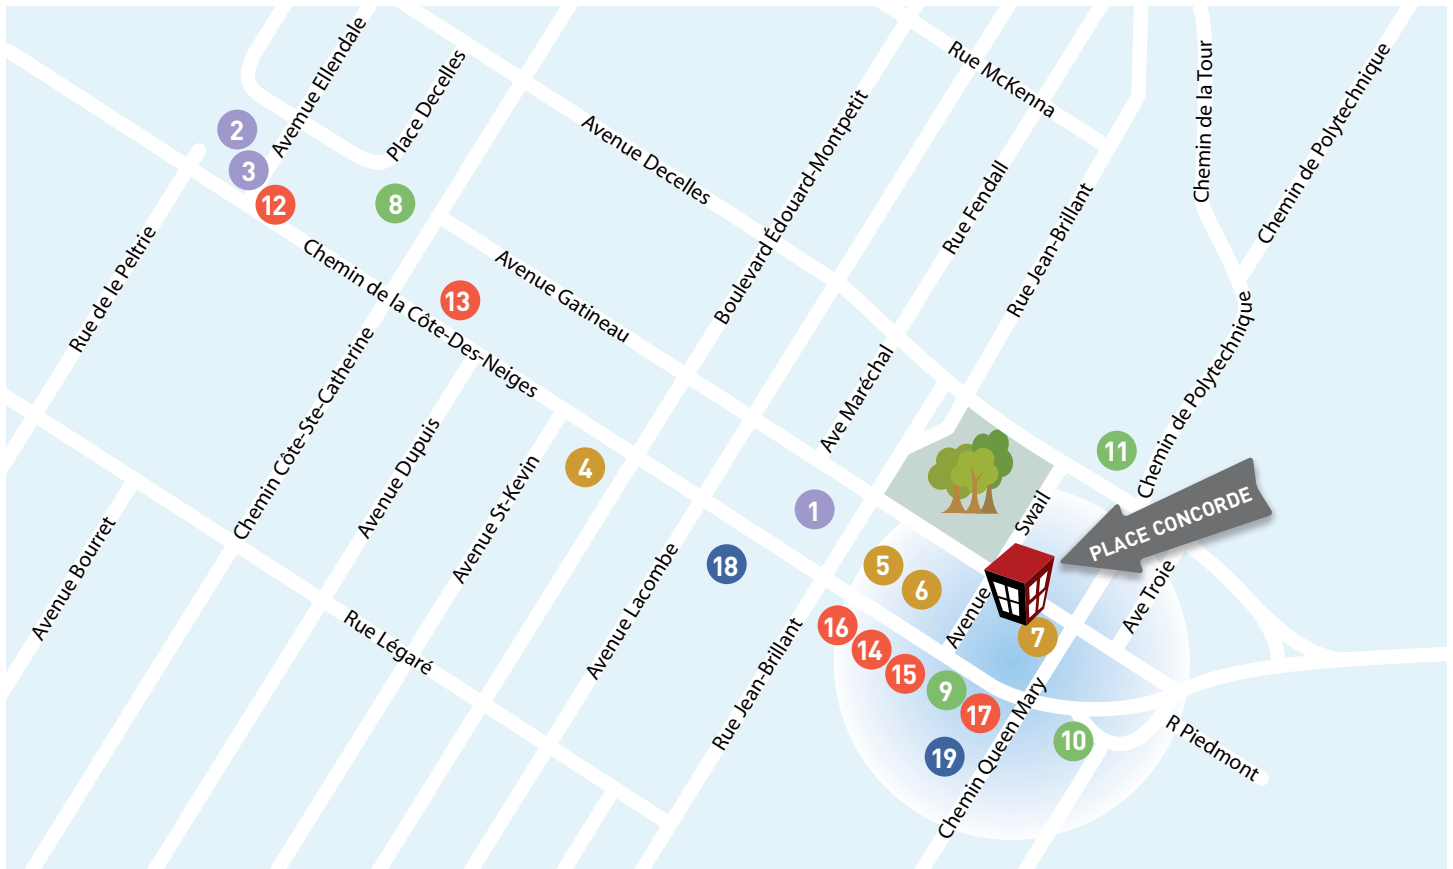

## NEIGHBOURHOOD MAP

### Restaurants

- 4 Restaurant Noille Depot
- 5 Subway
- 6 Le Commensal
- 7 Masako Sushi Bar

### Coffee Shops

- 8 Tim Horton
- 9 Al Van Houte
- 10 Muffin Plus
- 11 Second Cup

### Shopping

- 12 Plaza Côte-Des-Neiges Shopping Centre
- 13 Quincaillerie Rona
- 14 Metro (Grocery)
- 15 Exo Fruit (Grocery)
- 16 Au Pain Doré
- 17 Pharmaprix